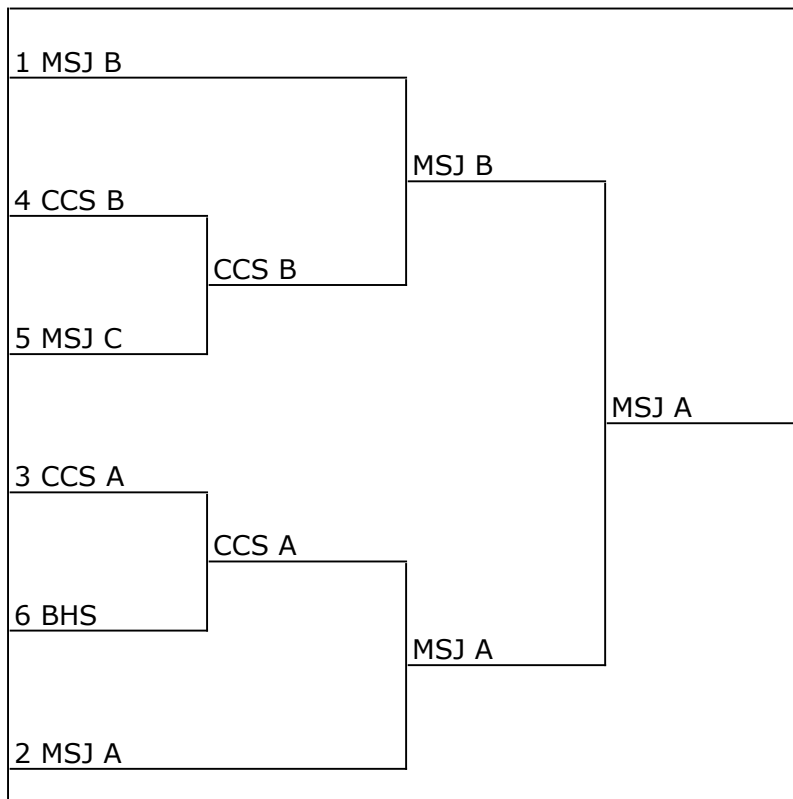

Rd 1-3: Base Pairings		
Round 1 1:40p		
15	5C	5G
16	3C	3G
17	5A	5T
	3A	BYE
Round 2 2:15p		
15	3A	3C
16	5A	5C
17	5G	5T
	3G	BYE
Round 3 2:50p		
15	5C	5T
16	5A	5G
17	3A	3G
	3C	BYE

Division 5'	Round 1	Round 2	Round 3
A (CCS B)	17 v T	16 v C	16 v G
C (MSJ C)	15 v G	16 v A	15 v T
G (MSJ B)	15 v C	17 v T	16 v A
T (SL)_	17 v A	17 v G	15 v C
Division 3'	Round 1	Round 2	Round 3
A (CCS A)	BYE	15 v C	17 v G
C (MSJ A)	16 v G	15 v A	BYE
G (BHS)	16 v C	BYE	17 v A
T (BYE)			

Rd 4-5: Crossing Over		
Round 4 3:25p		
15	5-1	3-1
16	5-2	3-2
17	5-3	3-3
	5-4	BYE
Round 5 3:55p		
15	5-1	3-2
16	5-2	3-1
17	5-4	3-3
	5-3	BYE

Division 5'	Division 3'
<u>5-1 MSJ B</u>	<u>3-1 MSJ A</u>
<u>5-2 CCS B</u>	<u>3-2 CCS A</u>
<u>5-3 SL</u>	<u>3-3 BHS</u>
5-4 MSJ C	BYE

Rd 6-8: Deletions		
Round 6 4:30		
16	3	6
15	4	5
Round 7 5:00 semifinals		
15	1	W45
16	2	W36
Round 8 5:30 finals in 15